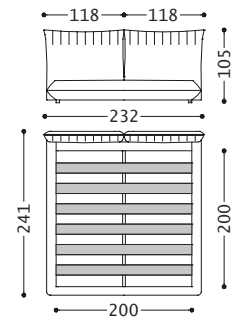

CON DOGHE/WITH SLATS/À LATTES/MIT LATTENROST

1BVLLA200A
2BVPLA200A