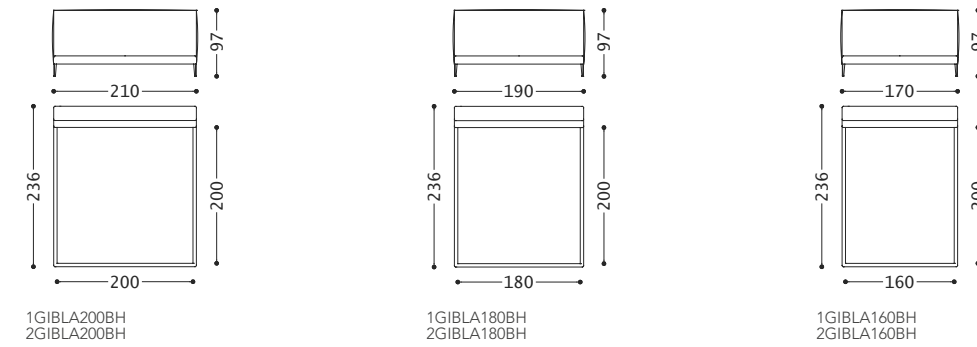

SENZA DOGHE/WITHOUT SLATS/SANS LATTES/OHNE LATTENROST