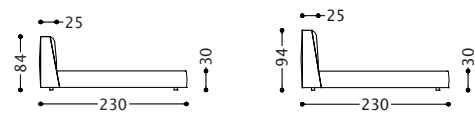

DION letto/bed/lit/Bett

designed by Castello Lagravinese Studio

Cod. Tessuto/fabric/tissu/Stoff: 1
Cod. Pelle/leather/cuir/Leder: 2

CON DOGHE/WITH SLATS/À LATTES/MIT LATTENROST

SENZA DOGHE/WITHOUT SLATS/SANS LATTES/OHNE LATTENROST

CON ALZATA FACILITATA/EASY LIFT MECHANISM/MÉCANISME DE SOULÈVEMENT FACILITÉ/MECHANISMUS DER DAS ANHEBEN ERLEICHTERT