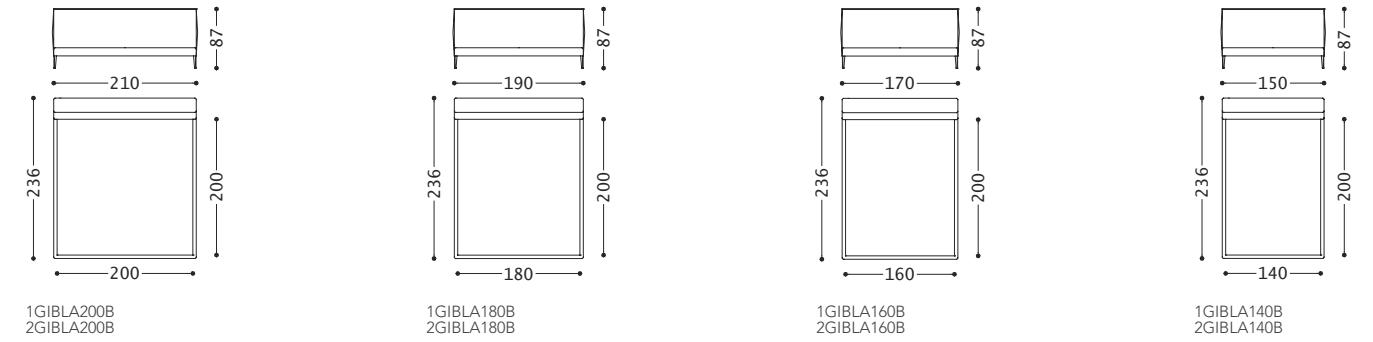

SENZA DOGHE/WITHOUT SLATS/SANS LATTES/OHNE LATTENROST