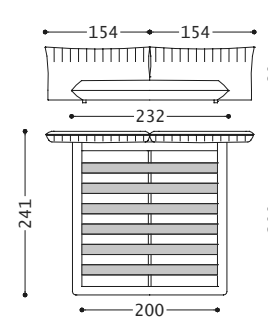

1BVLLA200B
2BVPLA200B