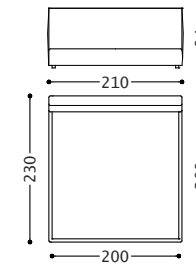

SENZA DOGHE/WITHOUT SLATS/SANS LATTES/OHNE LATTENROST

1DILLA200BH
2DILLA200BH