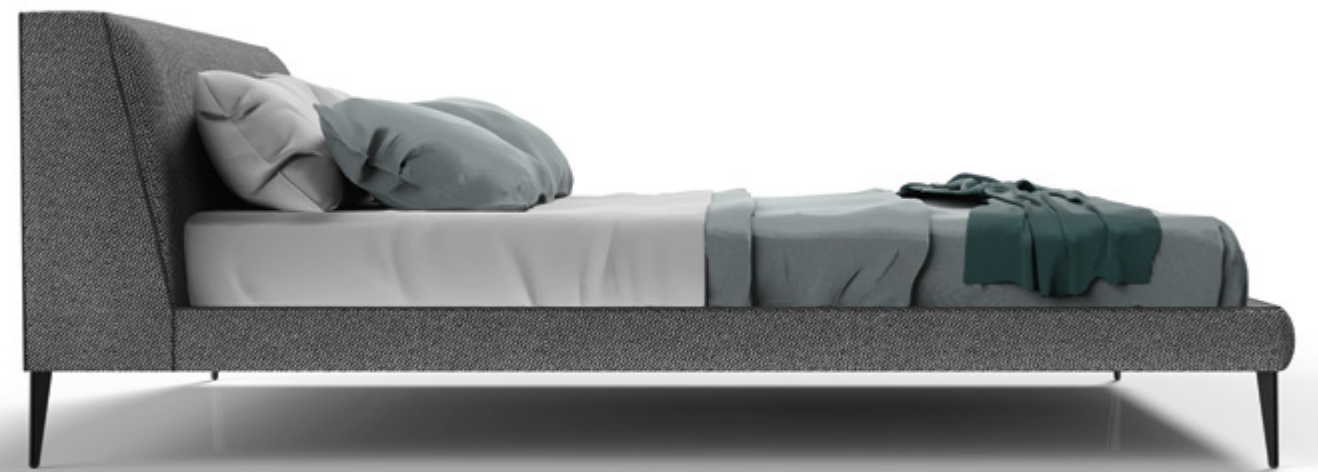

GOSSIP

DION

GIBSON

LAGUNA

BELLAVITA

PITAGORA

designed by Golden Young Studio

LUNA