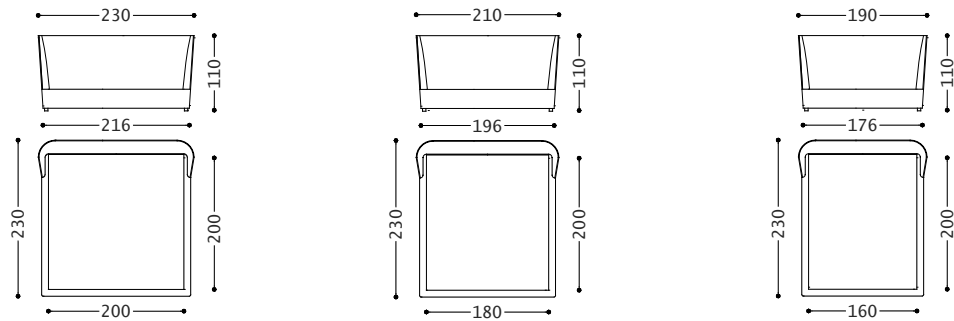

SENZA DOGHE/WITHOUT SLATS/SANS LATTES/OHNE LATTENROST