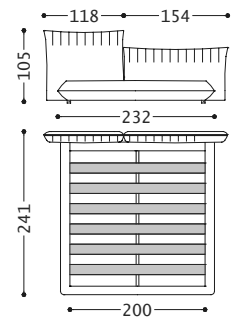

1BVLLA200AB
2BVPLA200AB