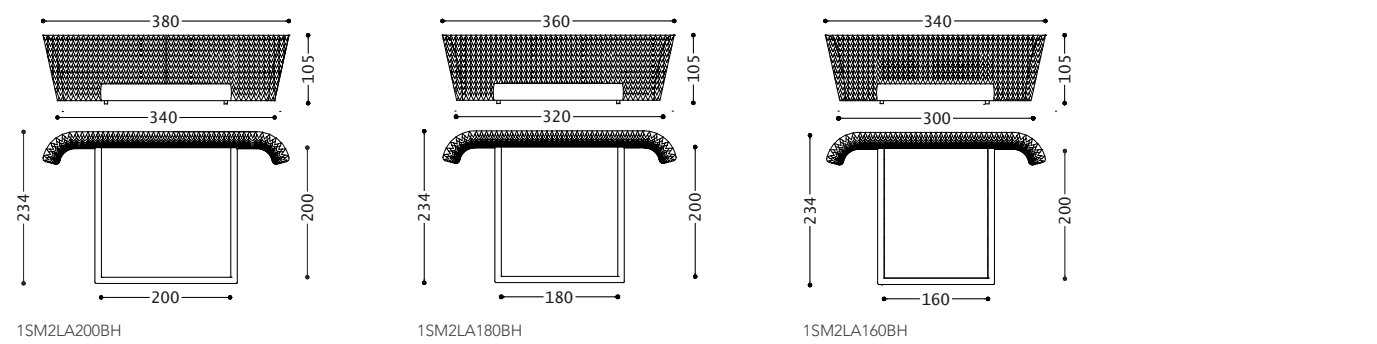

SENZA DOGHE/WITHOUT SLATS/SANS LATTES/OHNE LATTENROST