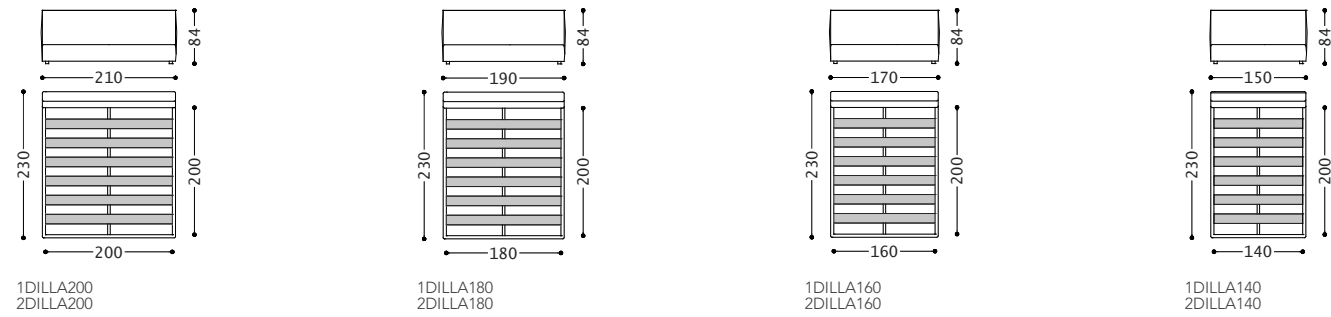

CON DOGHE/WITH SLATS/À LATTES/MIT LATTENROST