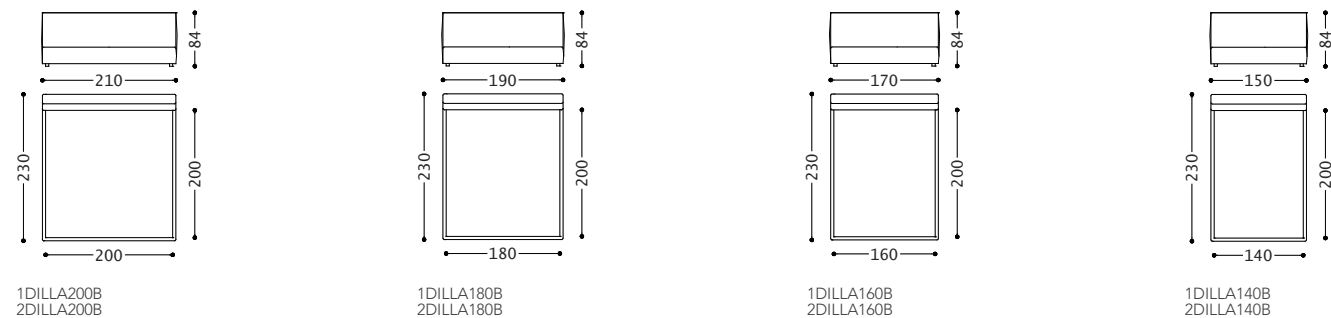

SENZA DOGHE/WITHOUT SLATS/SANS LATTES/OHNE LATTENROST

CON ALZATA FACILITATA/EASY LIFT MECHANISM/MÉCANISME DE SOULÈVEMENT FACILITÉ/MECHANISMUS DER DAS ANHEBEN ERLEICHTERT